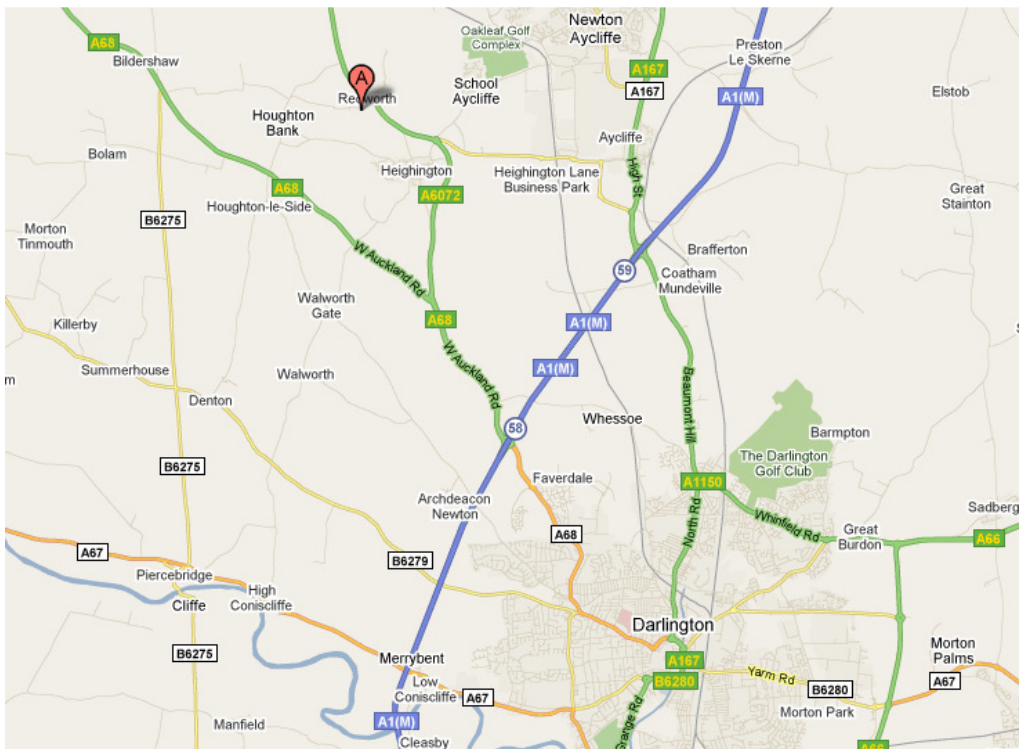

Directions to the Course Venue:

Barceló Redworth Hall Hotel, Darlington, County Durham DL5 6NL

Hotel Reception Telephone: 01388 770600

By Car:

The hotel is located north of the A1M, between Bishop Auckland and Darlington:

- At Junction 58 take the A68 exit to Darlington/Bishop Auckland/Corbridge.
- At the roundabout at the bottom of the slip road, take the exit onto W Auckland Rd/A68, heading to Bishop Auckland/Corbridge
- At the roundabout (after 1.6 miles), take the 2nd exit onto Coatsay Moor Ln/A6072
- At the next roundabout (after 2.3 miles) continue straight on the A6072
- The hotel is located approximately 200 yards on the left

By Train: Darlington Station – 8 miles, Bishop Auckland Station – 6 miles

If you have any queries then please feel free to contact us.

Vet Extra Ltd, Company No. 302863

E-mail: info@vet-extra.co.uk Tel: 01360 551623 Fax: 01360 551379 www.vet-extra.co.uk
20 New Endrick Road, Killearn, Glasgow, G63 9QT